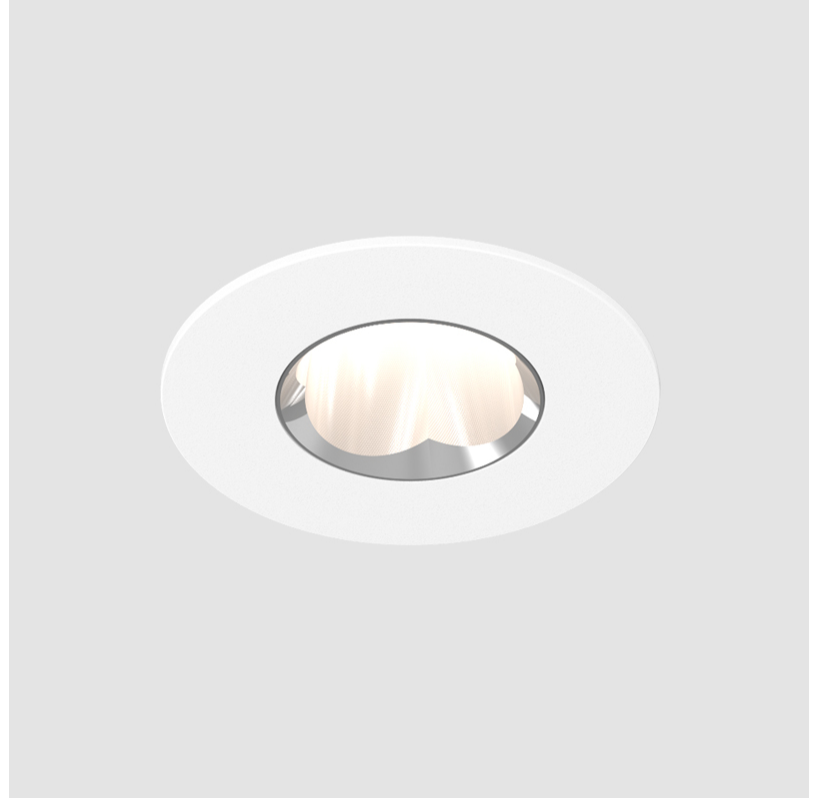

GENERAL

Series: Oiko Pro
Subseries: Oiko Pro Round
Brand: Prolicht
Division: Architectural
Mounting Type: Recessed
Mounting Location: Ceiling
Subcategory: Downlight

PHYSICAL

Shape: Round
Diameter (mm): 75
Diameter (in): 2 15/16
Height (mm): 65
Height (in): 2 9/16
Ceiling Thickness (mm): 1 - 25
Ceiling Thickness (in): 1/16 - 1 3/16
Min. Recessing Depth (mm): 70
Min. Recessing Depth (in): 2 3/4
Light Distribution: Direct
Diffuser: Lens Pack - Spread Lens / Linear Spread Lens / Honeycomb Louver
Fixture Finish: SSR / BKV / CWI / CRY / HAB / LAG / UFT / ITA / RUA / RUR / MIC / FTG / MYG / TWT / LOD / PUS / FRO / FUP / KIA / POP / BLS / SPG / MEY / GOH / GUM / CHC / COM / ABZ / JAG / OBR / MOS / ROR
Fixture Material: Aluminum Die Cast
Cut-out Measurements: 68mm / 2 11/16" Diameter

ELECTRICAL

Lamp Type: LED (Zhaga Standard)
Input Wattage (W): 14
Total Output Wattage (W): 12.7
Dimming: Dali Dimming
Driver Included: No
Driver Location: Recessed Housing
Driver Type: Constant Current - Universal (120Vac only for DALI driver)
Driver Class: Class 2
Input Voltage (V): 120 - 277
Constant Current (MA): 700

LED

Color Temperature (°K): 2700-6500 Tunable White
Max. Delivered Lumen (lm): 1129
Nominal Lumen (lm): 1460
CRI: >93 CRI
Lamp Life (hrs): 50000
Special LEDs offerings: Tunable White

OPTICAL

Reflector°: 36
Adjustability: Fixed

RATINGS AND CERTIFICATIONS

Certified By: Certified for North American Standards
IP rating: IP20