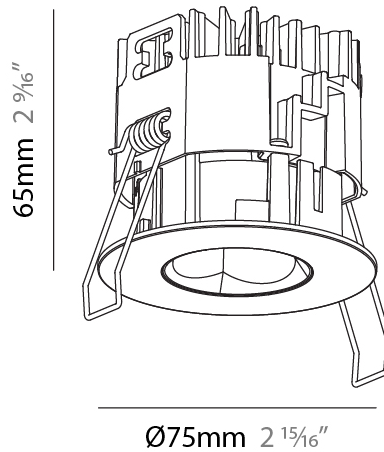

GENERAL

Series: Oiko Pro
Subseries: Oiko Pro Round
Brand: Prolicht
Division: Architectural
Mounting Type: Recessed
Mounting Location: Ceiling
Subcategory: Downlight

PHYSICAL

Shape: Round
Diameter (mm): 75
Diameter (in): 2 15/16
Height (mm): 65
Height (in): 2 9/16
Ceiling Thickness (mm): 1 - 25
Ceiling Thickness (in): 1/16 - 1 3/16
Min. Recessing Depth (mm): 70
Min. Recessing Depth (in): 2 3/4
Light Distribution: Direct
Diffuser: Lens Pack - Spread Lens / Linear Spread Lens / Honeycomb Louver
Fixture Finish: SSR / BKV / CWI / CRY / HAB / LAG / UFT / ITA / RUA / RUR / MIC / FTG / MYG / TWT / LOD / PUS / FRO / FUP / KIA / POP / BLS / SPG / MEY / GOH / GUM / CHC / COM / ABZ / JAG / OBR / MOS / ROR
Fixture Material: Aluminum Die Cast
Cut-out Measurements: 68mm / 2 11/16" Diameter

ELECTRICAL

Lamp Type: LED (Zhaga Standard)
Input Wattage (W): 14
Total Output Wattage (W): 12.7
Dimming: Dali Dimming
Driver Included: No
Driver Location: Recessed Housing
Driver Type: Constant Current - Universal (120Vac only for DALI driver)
Driver Class: Class 2
Input Voltage (V): 120 - 277
Constant Current (MA): 700

LED

Color Temperature (°K): 2700-6500 Tunable White
Max. Delivered Lumen (lm): 1129
Nominal Lumen (lm): 1460
CRI: >93 CRI
Lamp Life (hrs): 50000
Special LEDs offerings: Tunable White

OPTICAL

Reflector°: 36
Adjustability: Fixed

RATINGS AND CERTIFICATIONS

Certified By: Certified for North American Standards
IP rating: IP20