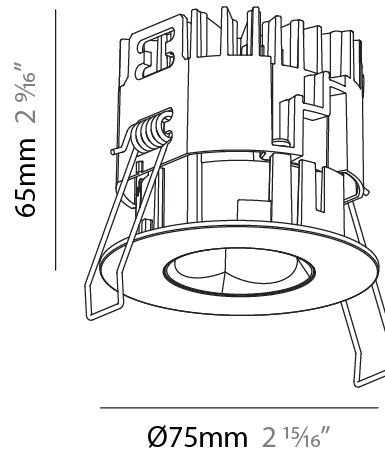

PHYSICAL

Shape: Round
Diameter (mm): 75
Diameter (in): 2 15/16
Height (mm): 65
Height (in): 2 9/16
Ceiling Thickness (mm): 1 - 25
Ceiling Thickness (in): 1/16 - 1 3/16
Min. Recessing Depth (mm): 70
Min. Recessing Depth (in): 2 3/4
Light Distribution: Direct
Diffuser: Lens Pack - Spread Lens / Linear Spread Lens / Honeycomb Louver
Fixture Finish: SSR / BKV / CWI / CRY / HAB / LAG / UFT / ITA / RUA / RUR / MIC / FTG / MYG / TWT / LOD / PUS / FRO / FUP / KIA / POP / BLS / SPG / MEY / GOH / GUM / CHC / COM / ABZ / JAG / OBR / MOS / ROR
Fixture Material: Aluminum Die Cast
Cut-out Measurements: 68mm / 2 11/16" Diameter

ELECTRICAL

Lamp Type: LED (Zhaga Standard)
Input Wattage (W): 15
Total Output Wattage (W): 13.6
Dimming: Tri-Mode (Non-Dimming and Phase Dimming (120Vac only) and 0-10V Dimming)
Driver Included: No
Driver Location: Recessed Housing
Driver Type: Constant Current - Universal
Driver Class: Class 2
Housing: See Components
Input Voltage (V): 120 - 277
Constant Current (MA): 350

LED

Color Temperature (°K): 2700 / 3000 / 3500 / 4000
Max. Delivered Lumen (lm): 1295 / 1377 / 1442 / 1455
Nominal Lumen (lm): 1566 / 1665 / 1743 / 1759
CRI: >90 CRI
Lamp Life (hrs): 50000

OPTICAL

Reflector: 34
Adjustability: Fixed

RATINGS AND CERTIFICATIONS

Certified By: Certified for North American Standards
IP rating: IP20