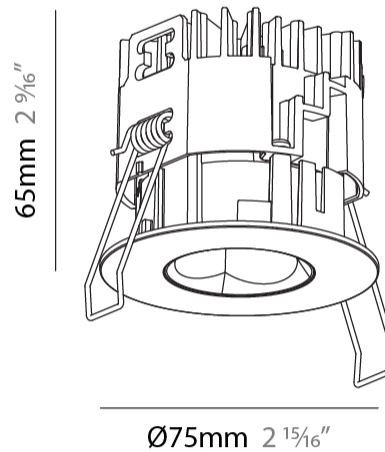

PHYSICAL

Shape: Round
Diameter (mm): 75
Diameter (in): 2 15/16
Height (mm): 65
Height (in): 2 9/16
Ceiling Thickness (mm): 1 - 25
Ceiling Thickness (in): 1/16 - 1 3/16
Min. Recessing Depth (mm): 70
Min. Recessing Depth (in): 2 3/4
Light Distribution: Direct
Diffuser: Lens Pack - Spread Lens / Linear Spread Lens / Honeycomb Louver
Fixture Finish: SSR / BKV / CWI / CRY / HAB / LAG / UFT / ITA / RUA / RUR / MIC / FTG / MYG / TWT / LOD / PUS / FRO / FUP / KIA / POP / BLS / SPG / MEY / GOH / GUM / CHC / COM / ABZ / JAG / OBR / MOS / ROR
Fixture Material: Aluminum Die Cast
Cut-out Measurements: 68mm / 2 11/16" Diameter

ELECTRICAL

Lamp Type: LED (Zhaga Standard)
Input Wattage (W): 16
Total Output Wattage (W): 14.6
Dimming: Tri-Mode (Non-Dimming and Phase Dimming (120Vac only) and 0-10V Dimming)
Driver Included: No
Driver Location: Recessed Housing
Driver Type: Constant Current - Universal
Driver Class: Class 2
Housing: See Components
Input Voltage (V): 120 - 277
Constant Current (MA): 350

LED

Color Temperature (°K): 2700 / 3000 / 3500 / 4000
Max. Delivered Lumen (lm): 1067 / 1150 / 1217 / 1220
Nominal Lumen (lm): 1393 / 1501 / 1589 / 1592
CRI: >90 CRI
Lamp Life (hrs): 50000

OPTICAL

Reflector°: 14
Adjustability: Fixed

RATINGS AND CERTIFICATIONS

Certified By: Certified for North American Standards
IP rating: IP44